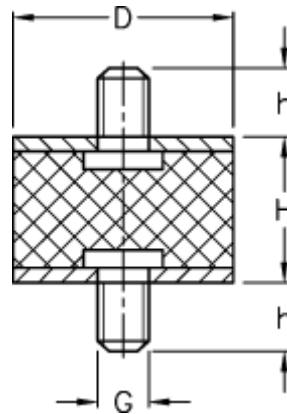

Article number: 511011220041102

Description: KLEE Vibration damper type 1  
30-25-1, M8x20/M8x20, NR - 45 shore

## Measures

---

D = 30  
G = M8  
h = 20  
H = 25